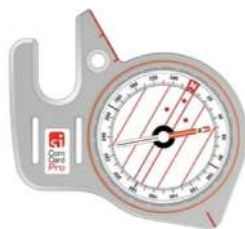

SPORTident ComCard Pro

ComCard Pro is no longer produced.

Description

- The SPORTident ComCard Pro combines a **SI-Card10** and a high-quality **compass** in one beautiful device
- ComCard Pro has 2 functions:
 - **navigation**
 - **punching** at the control stations
- The electronics are placed underneath the runner's thumb for the optimal and distraction-free orienteering
- This device stores up to **128 punches**
- The ComCard Pro registers the **data record** in 60 ms, which is twice as fast as the ComCard Up
- **Left-handed** and **right-handed** versions of the SPORTident ComCard Pro are available
- SPORTident ComCard Pro has a selection of high-quality capsules to best meet athletes orienteering style

Fast

Rainbow

Stable

Super-Stable

Specifications

Model type	Thumb compass
Number range	7 000 000 ... 7 999 999
Typical application	Sportive orienteering
Data exchange time	60 ms
Clear time	< 0.5 s
Intermediate times	128

Special records	CLEAR, CHECK, START, FINISH
Time format	24-h-format, day of week, counter for up to 4 weeks
SI-System compatibility, Firmware stations	SI-Stations BSF7/8, firmware V6.00 and higher
Operating range	-20°C ... +50°C
Protection class	IP 67 (DIN EN 60529) - Protection against penetration of dust - Protection against the ingress of water during short-term immersion
Warranty	2 years
Weight	35 g
Dimensions	71 mm x 88 mm x 5 mm
Colours	Transparent