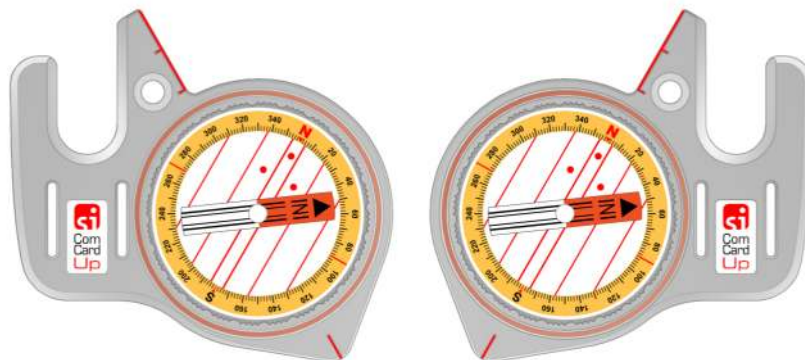

SPORTident ComCard Up

ComCard Up is no longer produced.

Description

- SPORTident ComCard Up combines the **SI-Card8** and a thumb **compass** in one beautiful device
- ComCard Up has 2 functions:
 - **navigation**
 - **punching** at the control stations
- The electronics are placed underneath the runner's thumb for the optimal and distraction-free orienteering
- This device stores up to **30 punches**
- It takes just over the tenth of a second per punch
- **Left-handed** and **right-handed** versions of the SPORTident ComCard Up are available

Specifications

Model type	Thumb compass
Number range	2 800 000 ... 2 999 999
Typical applications	Orienteering School sports
Data exchange time	115 ms
Clear time	< 2 s
Intermediate times	30

Special records	CLEAR/CHECK, START, FINISH
Time format	24-h-format, day of week, counter for up to 4 weeks
SI-System compatibility, Firmware stations	SI-Stations BSF7/8, firmware V6.00 and higher
Operating range	-20°C ... +50°C
Protection class	IP 67 (DIN EN 60529) - Protection against penetration of dust - Protection against the ingress of water during short-term immersion
Warranty	2 years
Weight	35 g
Dimensions	71 mm x 88 mm x 5 mm
Colours	Transparent

* At very low temperatures or very high altitude the formation of bubbles in the compass capsule is possible (but not obligatory). When a compass is subsequently placed under normal conditions, the bubbles tend to disappear and, in the future, might not reappear even in cold weather or at high altitude. (The plastic material after such "training" becomes more elastic.)